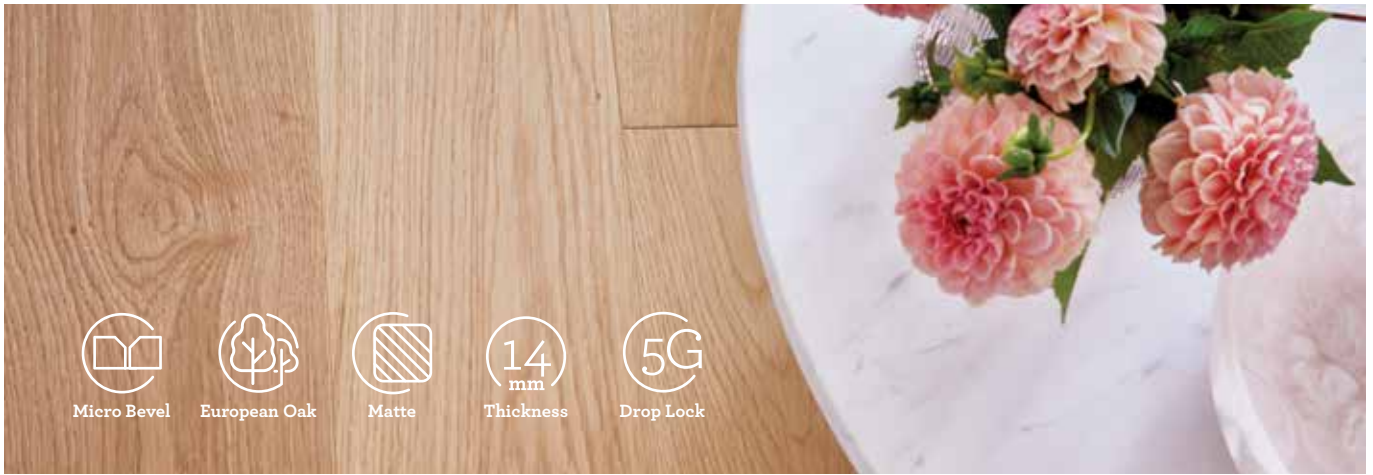

Corsica Oak

Timber