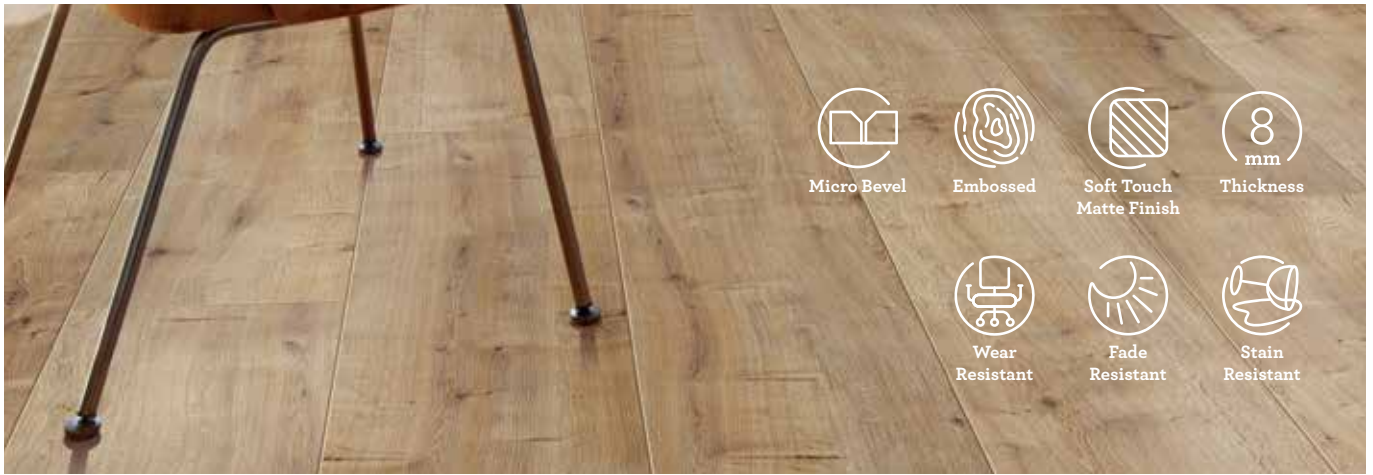

Belle XL

Laminate