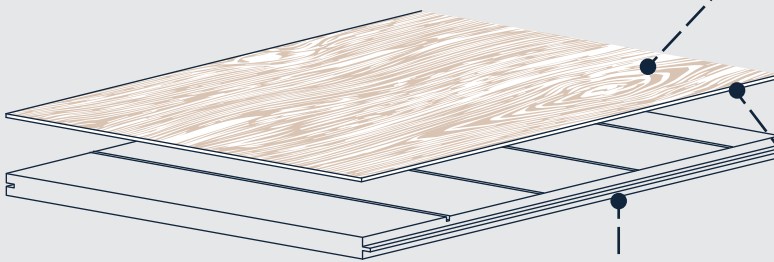

FINISHES

LACQUER MATT FINISHES

- Minimal maintenance required
- Water, stain and dust resistant surface
- More consistent colored, anti-fading oak veneer
- Refinish to all types of colors is available

OILED MATT FINISHES

- Oil penetrates into the board to form the same color inside as the surface
- Re-oil periodically is required to keep the floor nourishing
- Evenly oiled variation adds a natural touch on the oak floor

STRUCTURE

SURFACE COATING

Lacquer Finish

Dedicated in wood coating since 1937, Treffert coating from Germany gives the wooden floor extra scratch protection.

Oil Finish

Natural vegetable oil-based finish and free from VOC, Woca oil not only hardens the floor from inside but also rejuvenates the floor without sanding.

OAK VENEER

100% French Oak veneer provides natural and elegant wood grain

MULTI-LAYER PLYWOOD

Multi-layer plywood insures stability for all types of installation methods

GROOVED PLYWOOD

Groove on the plywood allows the board to be flattened to engage with the sub floor better

BONDING ADHESIVE

Environment-friendly adhesive (comply with ISO 14001) from Norway. Keeps your living space healthy and green.